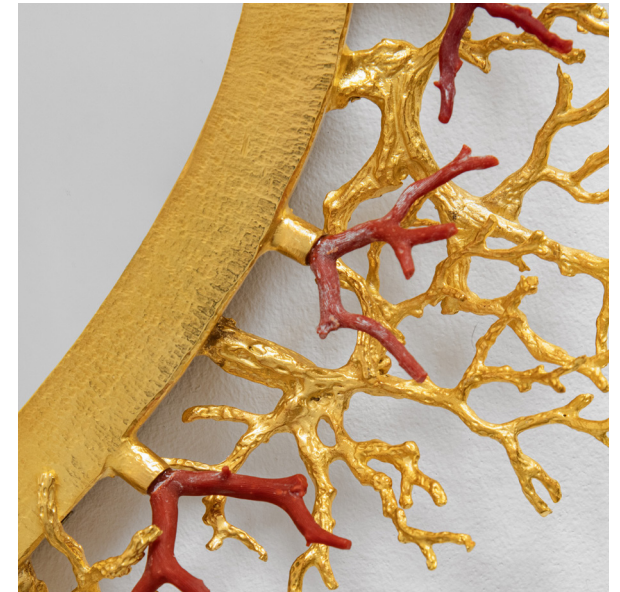

MAISON
RAPIN

Robert Goossens (1927-2016)

CORAL HEART MIRROR, FRANCE, CIRCA 1980

Heart-shaped frame in gold brass and gilt-bronze coral
elements and natural Mediterranean corals, mirrored glass
H 38 x W 38 cm
H 14.96 x W 14.96 inches