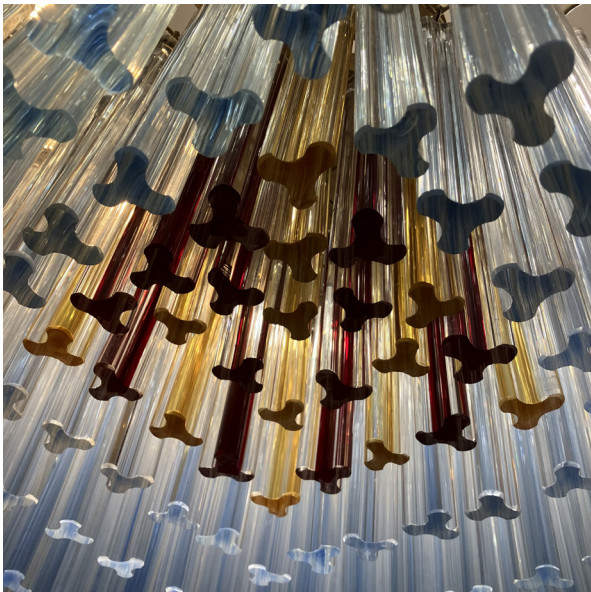

MAISON
RAPIN

Venini

LIGHT PENDANT, ITALY, CIRCA 1970

Light pendant composed of transparent, blue, red and amber glass elements and metal base

Signed

H 67 x W 75 x D 75 cm

H 26.38 x W 29.53 x D 29.53 inches

MAISON RAPIN
7 QUAI DE CONTI, 75006 PARIS