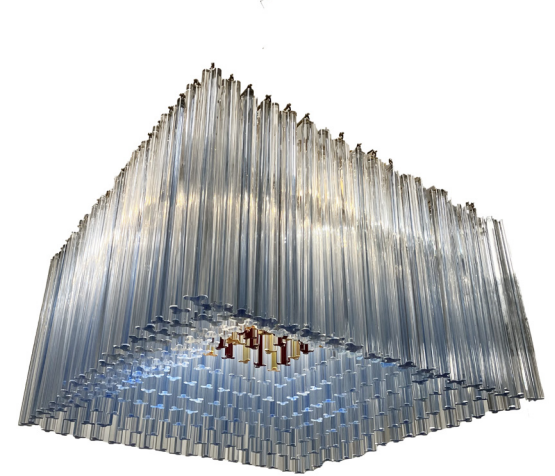

MAISON
RAPIN

Venini

LIGHT PENDANT, ITALY, CIRCA 1970

Light pendant composed of transparent, blue, red and amber glass elements and metal base

Signed

H 67 x W 75 x D 75 cm

H 26.38 x W 29.53 x D 29.53 inches

MAISON RAPIN
7 QUAI DE CONTI, 75006 PARIS