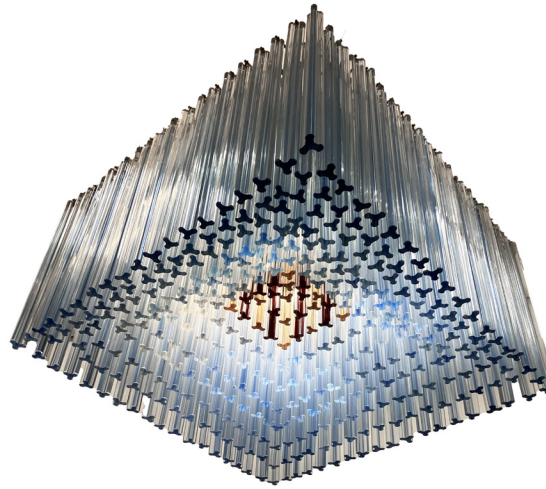

MAISON
RAPIN

Venini

LIGHT PENDANT, ITALY, CIRCA 1970

Light pendant composed of transparent, blue, red and amber glass elements and metal base

Signed

H 67 x W 75 x D 75 cm

H 26.38 x W 29.53 x D 29.53 inches

MAISON RAPIN
7 QUAI DE CONTI, 75006 PARIS