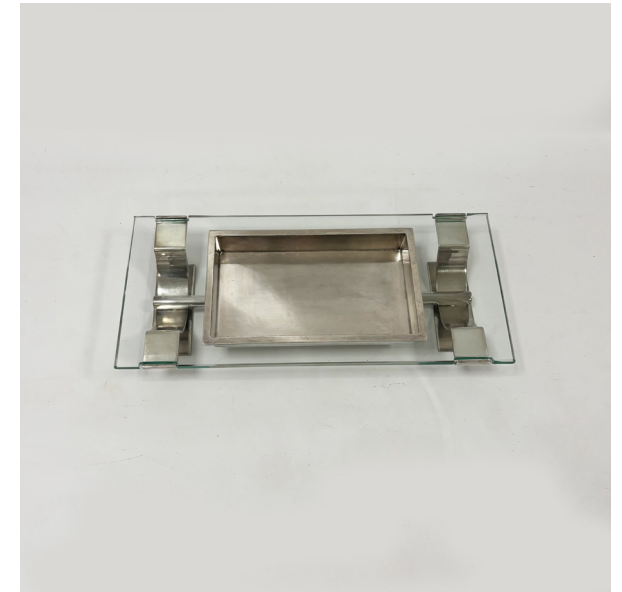

MAISON
RAPIN

Christian Fjordingstad (1891-1968)

PAIR OF CENTERPIECES, FRANCE, 1930

Silver-plated metal and glass centerpieces

Gallia - Christofle Production

Maker's mark and model number O420

H 6.5 x W 45 x D 20.5 cm