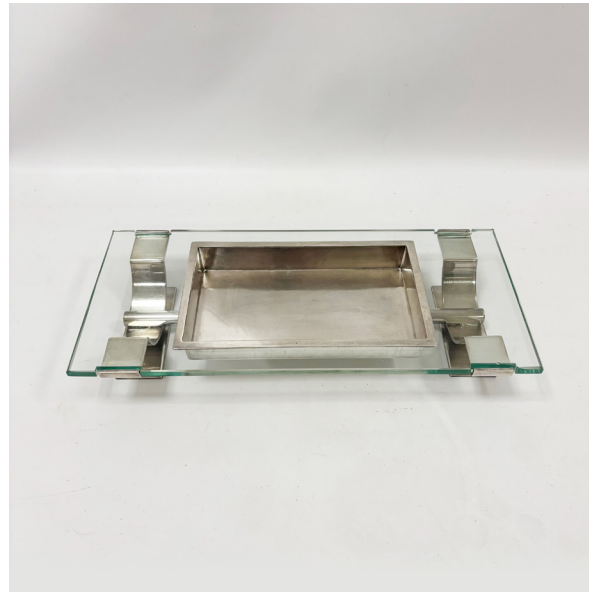

MAISON
RAPIN

Christian Fjordingstad (1891-1968)

PAIR OF CENTERPIECES, FRANCE, 1930

Silver-plated metal and glass centerpieces

Gallia - Christofle Production

Maker's mark and model number O420

H 6.5 x W 45 x D 20.5 cm