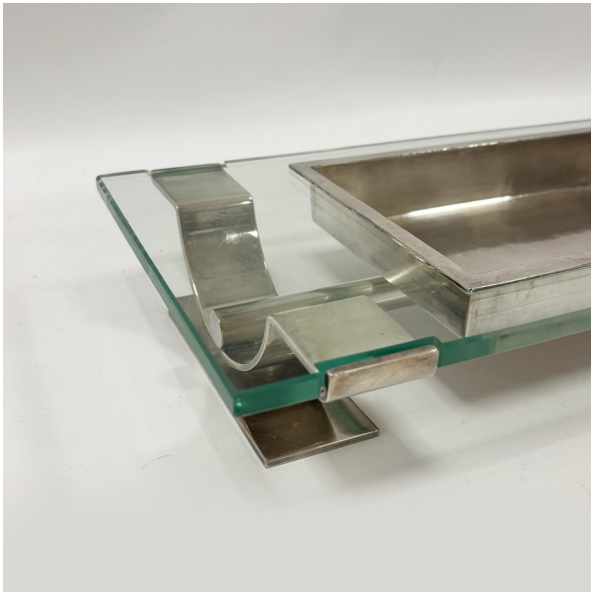

MAISON
RAPIN

Christian Fjordingstad (1891-1968)

PAIR OF CENTERPIECES, FRANCE, 1930

Silver-plated metal and glass centerpieces

Gallia - Christofle Production

Maker's mark and model number O420

H 6.5 x W 45 x D 20.5 cm