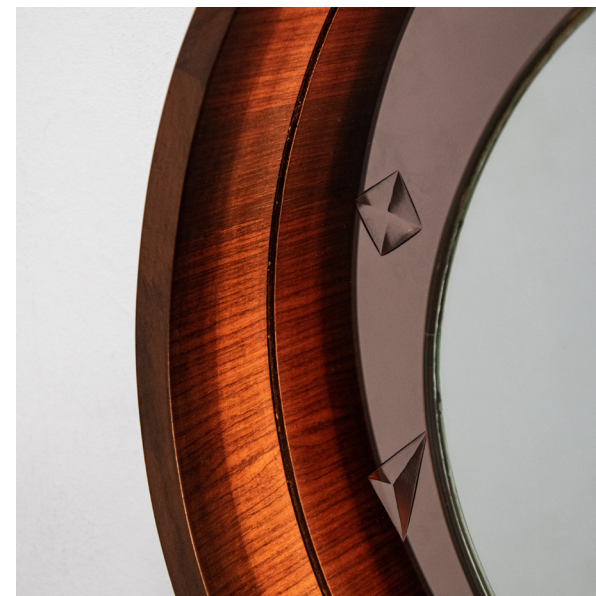

MAISON  
RAPIN

Guglielmo Ulrich (1904 - 1977) (Attr.)

MIRROR, ITALY, CIRCA 1940

Mirror in wood, brass and mirrored glass

Made for Fontana Arte

Diameter : 82 cm / 32.28 inches

Depth : 12 cm / 4.72 inches

MAISON RAPIN  
7 QUAI DE CONTI, 75006 PARIS