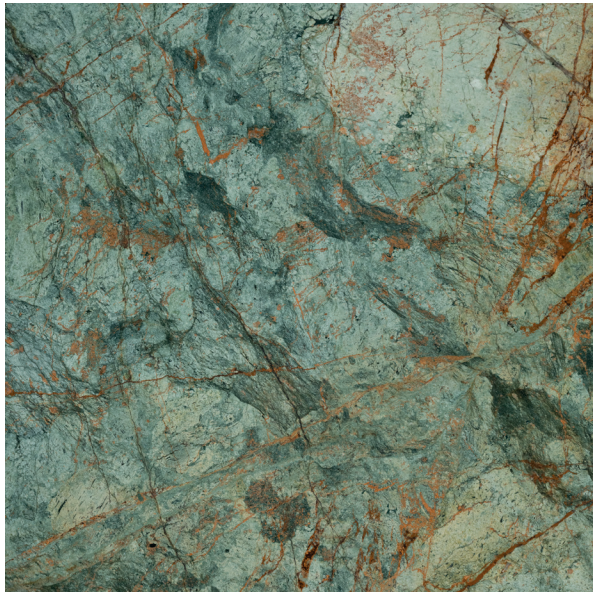

MAISON
RAPIN