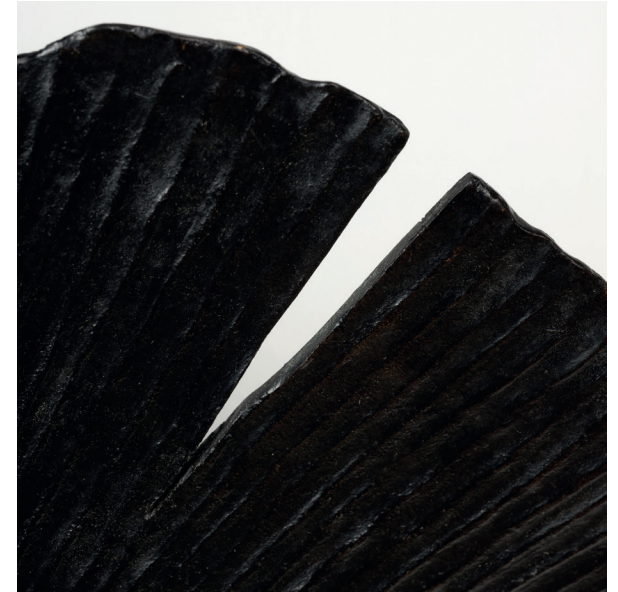

MAISON
RAPIN