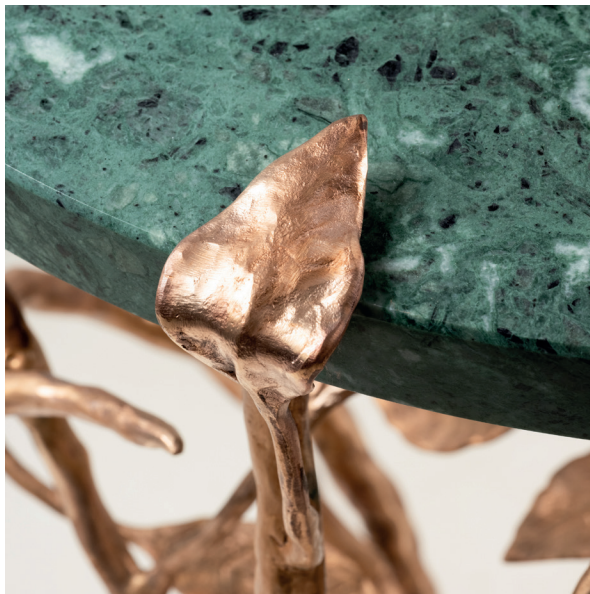

MAISON
RAPIN