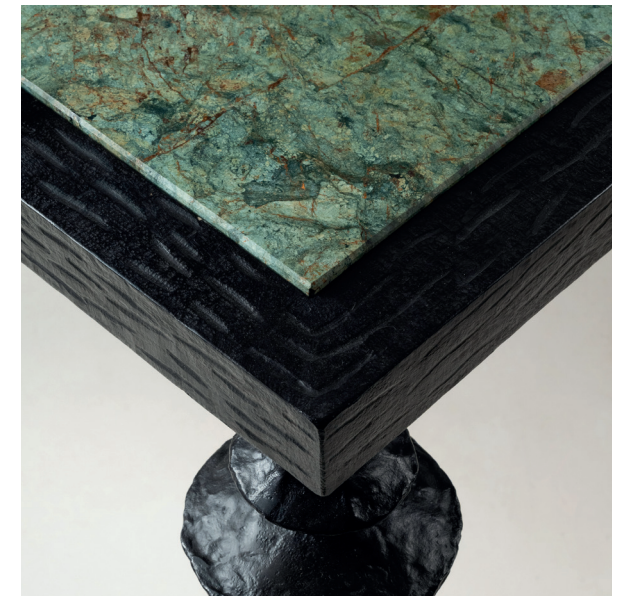

Marc Bankowsky

TABLE, FRANCE, 2025

«Pavlova» table in black-patinated bronze with a green marble top

H 74 x L 164 x P 85 cm
H 29.13 x L 64.56 x P 33.46 inches

MAISON RAPIN
7 QUAI DE CONTI, 75006 PARIS

+33 (0)1 42 61 24 21
CONTACT@MAISON-RAPIN.COM
WWW.MAISON-RAPIN.COM