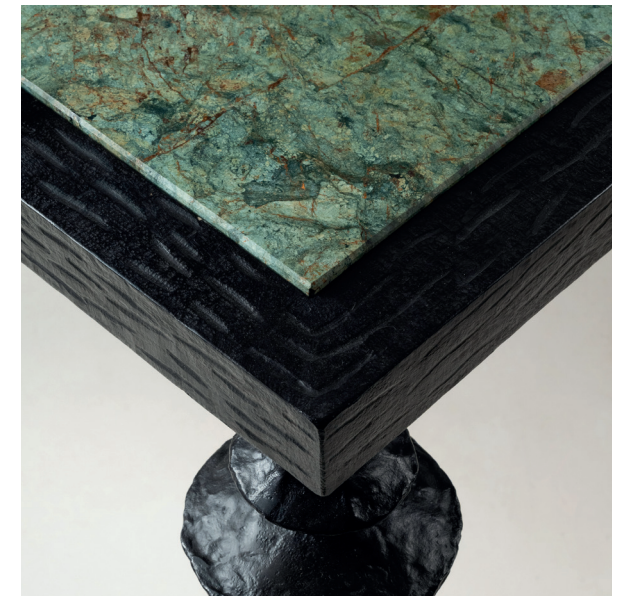

Marc Bankowsky

TABLE, FRANCE, 2025

«Pavlova» table in black-patinated bronze with a green
marble top

H 74 x L 164 x P 85 cm
H 29.13 x L 64.56 x P 33.46 inches

MAISON RAPIN
7 QUAI DE CONTI, 75006 PARIS

+33 (0)1 42 61 24 21
CONTACT@MAISON-RAPIN.COM
WWW.MAISON-RAPIN.COM