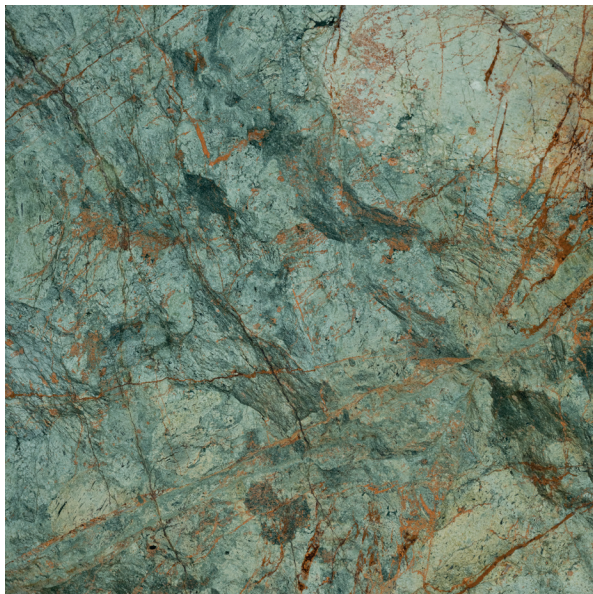

MAISON
RAPIN

Marc Bankowsky

TABLE, FRANCE, 2025

«Pavlova» table in black-patinated bronze with a green
marble top

H 74 x L 164 x P 85 cm
H 29.13 x L 64.56 x P 33.46 inches

MAISON RAPIN
7 QUAI DE CONTI, 75006 PARIS