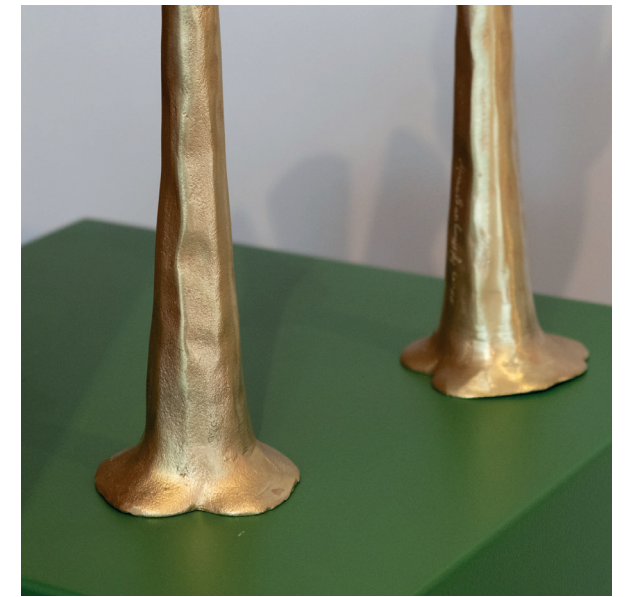

Marc Bankowsky

PAIR OF CANDLE HOLDERS, FRANCE, 2025

Pair of «Flamme» candle holders in patinated gilded
bronze

H 39 x D 12 cm
H 15.35 x D 4.72 inches

MAISON RAPIN
7 QUAI DE CONTI, 75006 PARIS

+33 (0)1 42 61 24 21
CONTACT@MAISON-RAPIN.COM
WWW.MAISON-RAPIN.COM