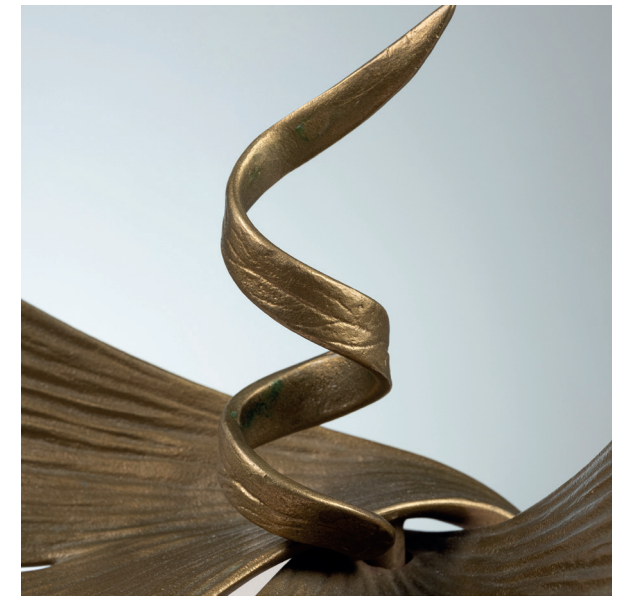

Marc Bankowsky

CANDLE HOLDER, FRANCE, 2010

Ginkgo candle holder in patinated gilded bronze

H 15 x L 22 x P 19 cm
H 5.91 x L 8.66 x P 7.48 inches

MAISON RAPIN
7 QUAI DE CONTI, 75006 PARIS

+33 (0)1 42 61 24 21
CONTACT@MAISON-RAPIN.COM
WWW.MAISON-RAPIN.COM