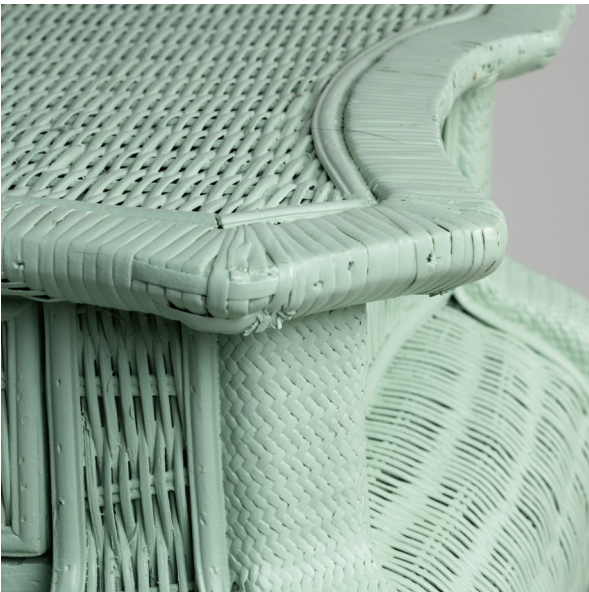

MAISON
RAPIN

French work

PAIR OF CHEST DRAWERS, FRANCE, CIRCA 1950

Pair of celadon wicker chest of drawers
86 x 91 x 52 cm
33.858 x 35.827 x 20.472 in

MAISON RAPIN
7 QUAI DE CONTI, 75006 PARIS

+33 (0)1 42 61 24 21
CONTACT@MAISON-RAPIN.COM
WWW.MAISON-RAPIN.COM